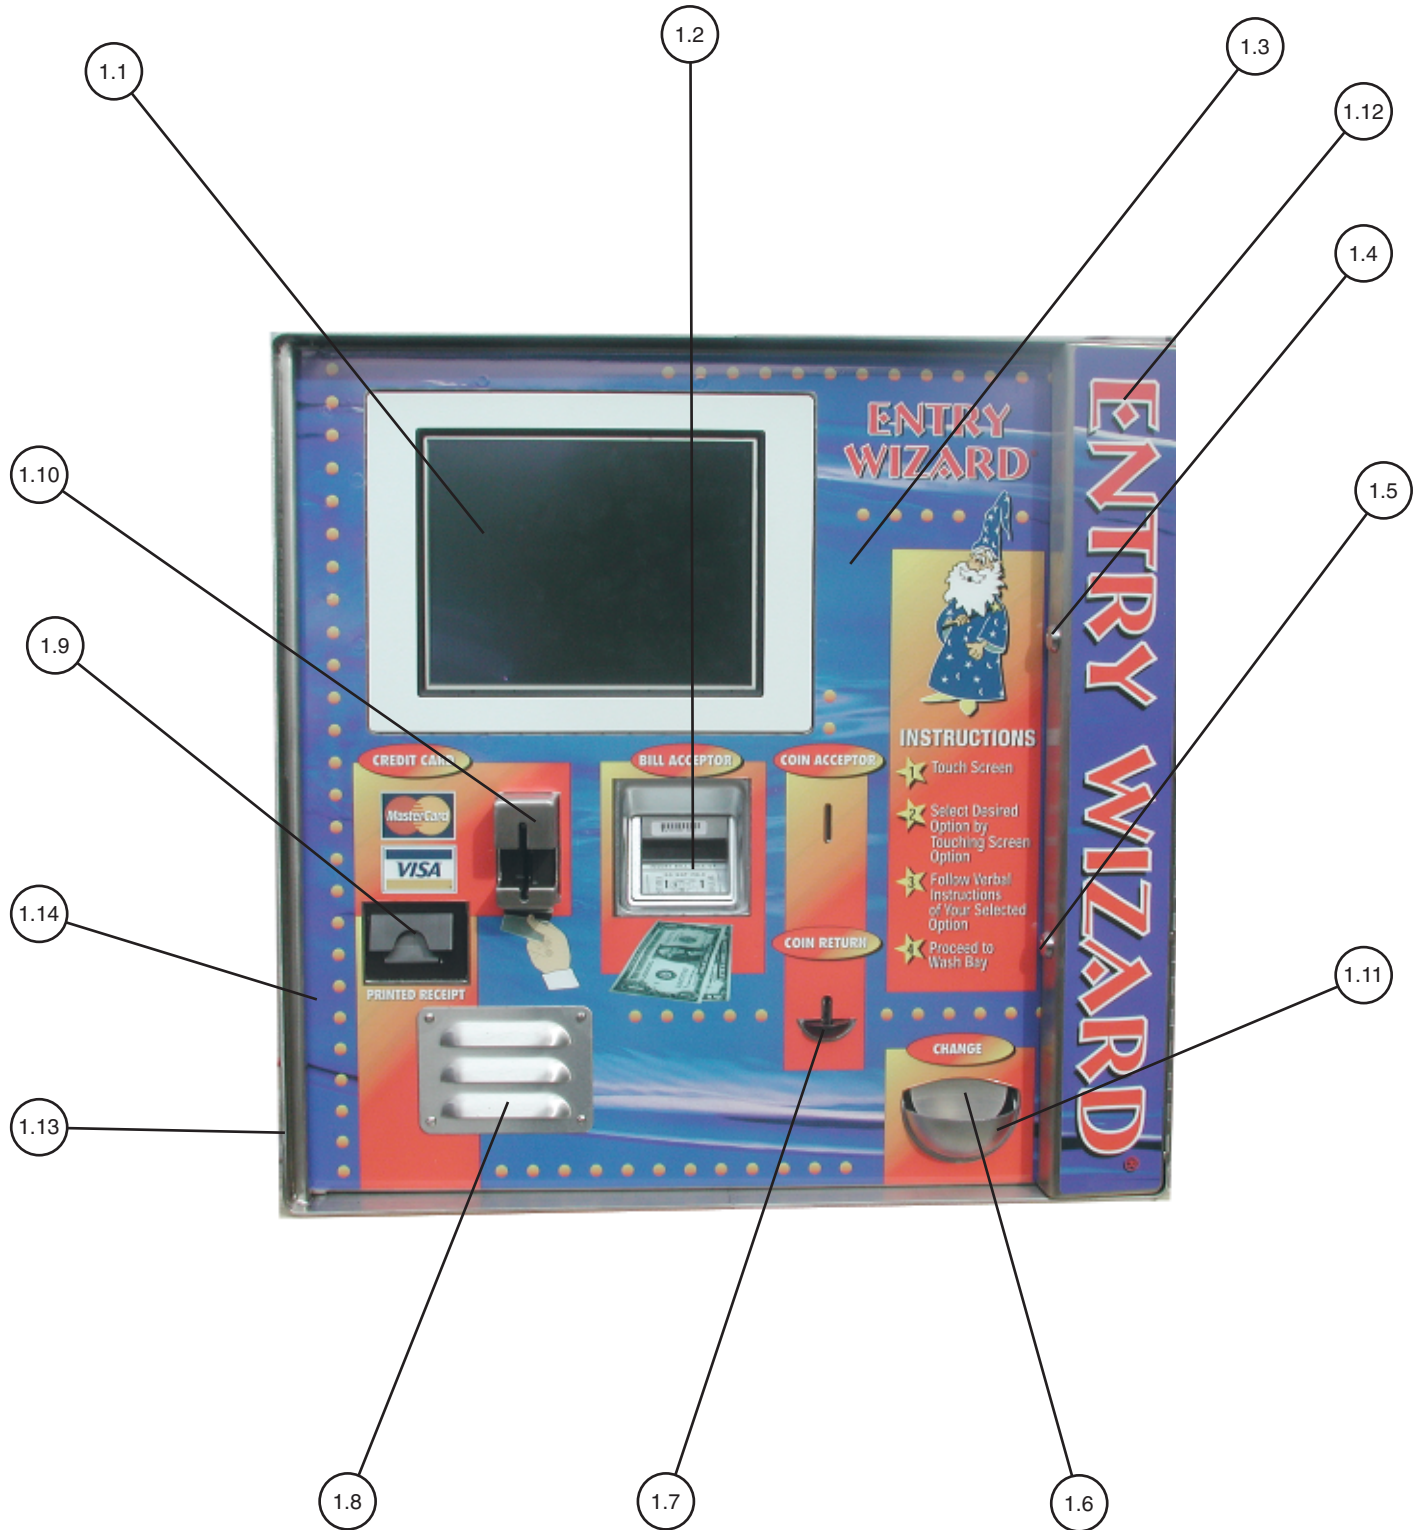

**ENTRY WIZARD®** Parts Manual (Revised April 2004)Table of Contents

<b>Entry Wizard</b>	<b>Page</b>
Front View . . . . .	.2
Interior - Door . . . . .	.4
Interior - Door and Printer . . . . .	.6
Door - Lower . . . . .	.8
Door - Computer Lower . . . . .	.10
Printer . . . . .	.12
Bill Acceptor . . . . .	.14
Relay Box . . . . .	.16
Coin Hopper . . . . .	.18
Power Control Box (Coin Hopper Removed) . . . . .	.20
Modems . . . . .	.22
Power Multi Strip . . . . .	.24
Door Medeco Locks . . . . .	.26
Door Safety Locks . . . . .	.28
Terminal Strips . . . . .	.30
Coin Hopper Mechanism . . . . .	.32

**Front View**

**ENTRY WIZARD®** Parts Manual

Front View

<b>ID#</b>	<b>Part#</b>	<b>Description</b>
1.1	08638	TOUCH SCREEN & DRIVE
1.2	17-65068501	ROWE TRANSPORT & ASSY BILL BA-50
1.3	75884	ENTRY WIZARD RED DECAL H.S.
1.4	24074	MEDECO CAM LOCK, DBBL KEY PULL
1.5	24074	MEDECO CAM LOCK, DBBL KEY PULL
1.6	08668	COIN CUP FLAPPER
1.7	26230	COIN ACCEPTOR W/ RELAY OUTPUT PL
1.8	A100-2	SPEAKER COVER STAINLESS STEEL
1.9	08646-00	AXIOM RECEIPT PRINTER (SHOWN)
1.9	08646-1	TELPAR RECEIPT PRINTER (NOT SHOWN)
1.10	75825-2	NEURON CARD READER ONLY
1.11	17-35003201	ROWE COIN CUP
1.12	75885	ENTRY WIZARD RED STRIP DECAL H.S.
1.13	08667	CABINET ASSY LESS DOOR STAINLESS STEEL
1.14	08669	DOOR ASSY. STAINLESS STEEL