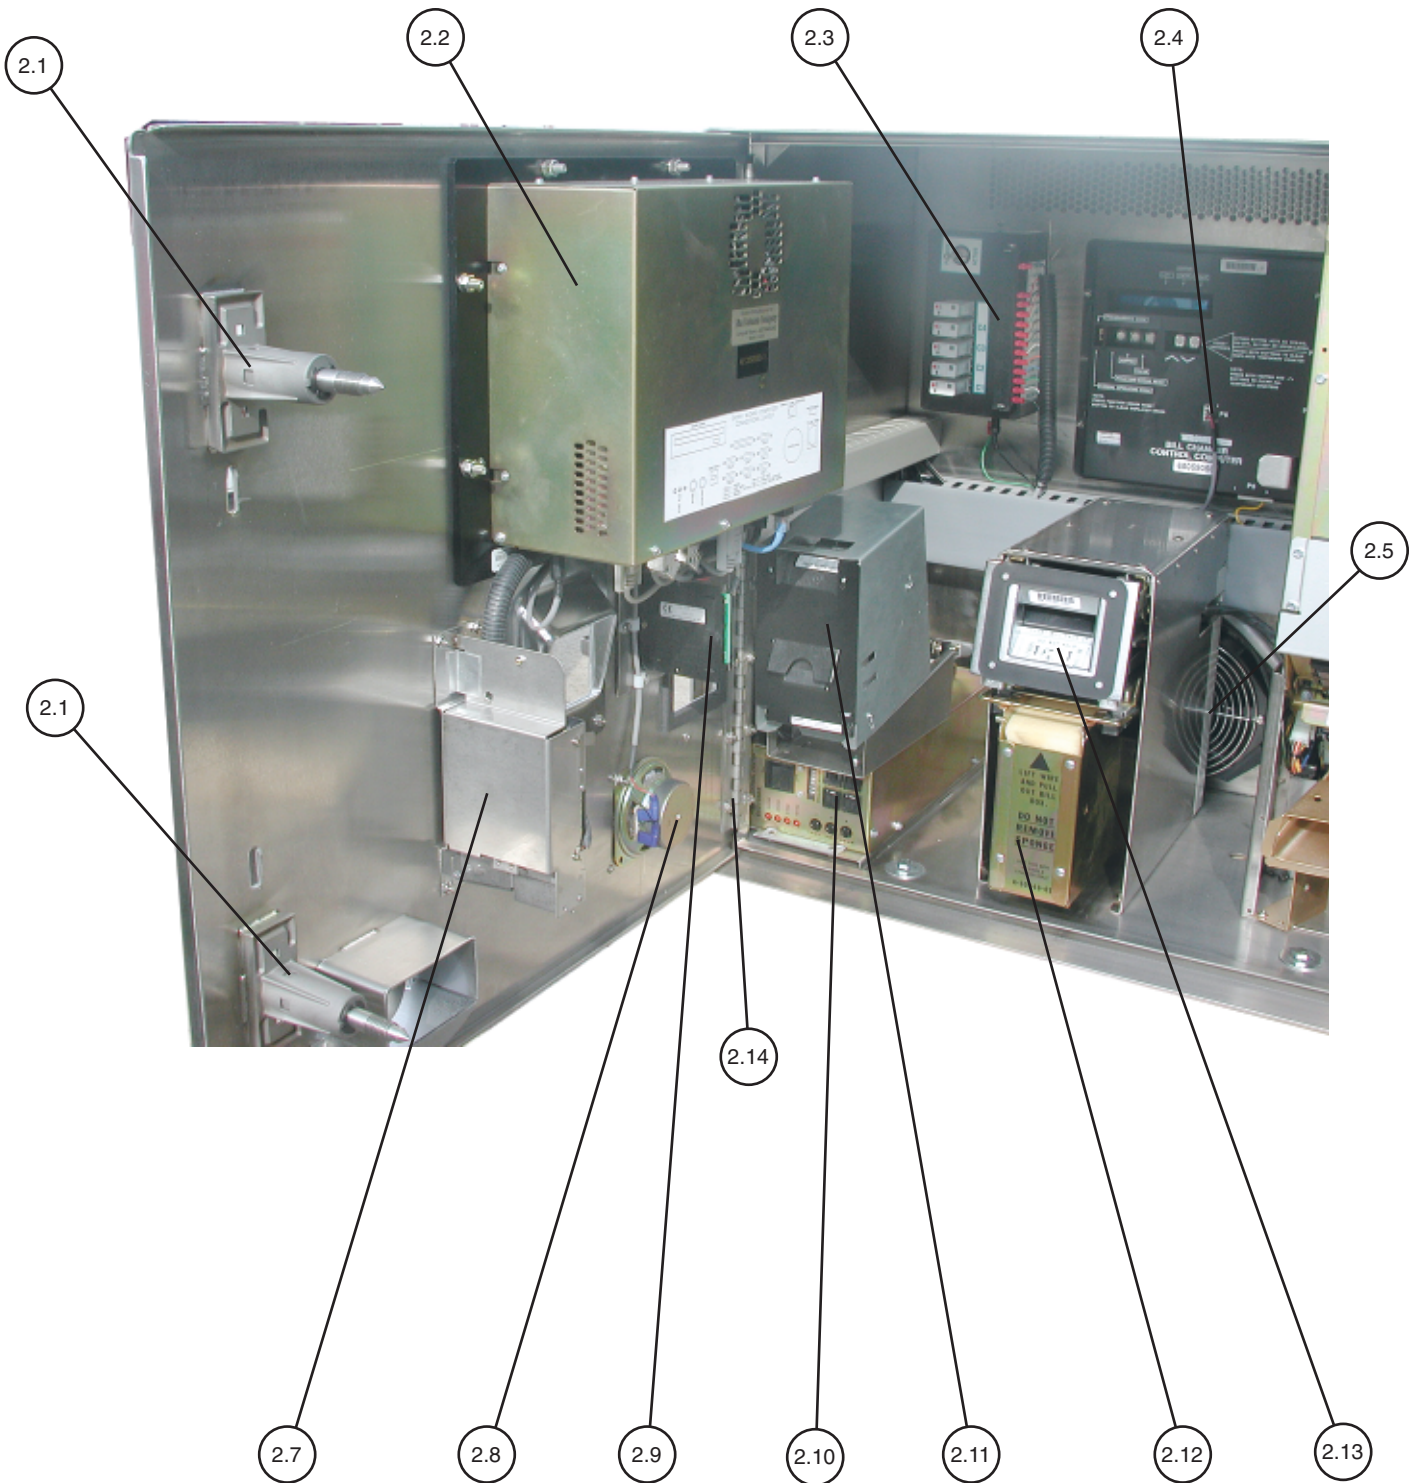

**Front View**

**ENTRY WIZARD®** Parts Manual

Front View

<b>ID#</b>	<b>Part#</b>	<b>Description</b>
1.1	08638	TOUCH SCREEN & DRIVE
1.2	17-65068501	ROWE TRANSPORT & ASSY BILL BA-50
1.3	75884	ENTRY WIZARD RED DECAL H.S.
1.4	24074	MEDECO CAM LOCK, DBBL KEY PULL
1.5	24074	MEDECO CAM LOCK, DBBL KEY PULL
1.6	08668	COIN CUP FLAPPER
1.7	26230	COIN ACCEPTOR W/ RELAY OUTPUT PL
1.8	A100-2	SPEAKER COVER STAINLESS STEEL
1.9	08646-00	AXIOM RECEIPT PRINTER (SHOWN)
1.9	08646-1	TELPAR RECEIPT PRINTER (NOT SHOWN)
1.10	75825-2	NEURON CARD READER ONLY
1.11	17-35003201	ROWE COIN CUP
1.12	75885	ENTRY WIZARD RED STRIP DECAL H.S.
1.13	08667	CABINET ASSY LESS DOOR STAINLESS STEEL
1.14	08669	DOOR ASSY. STAINLESS STEEL